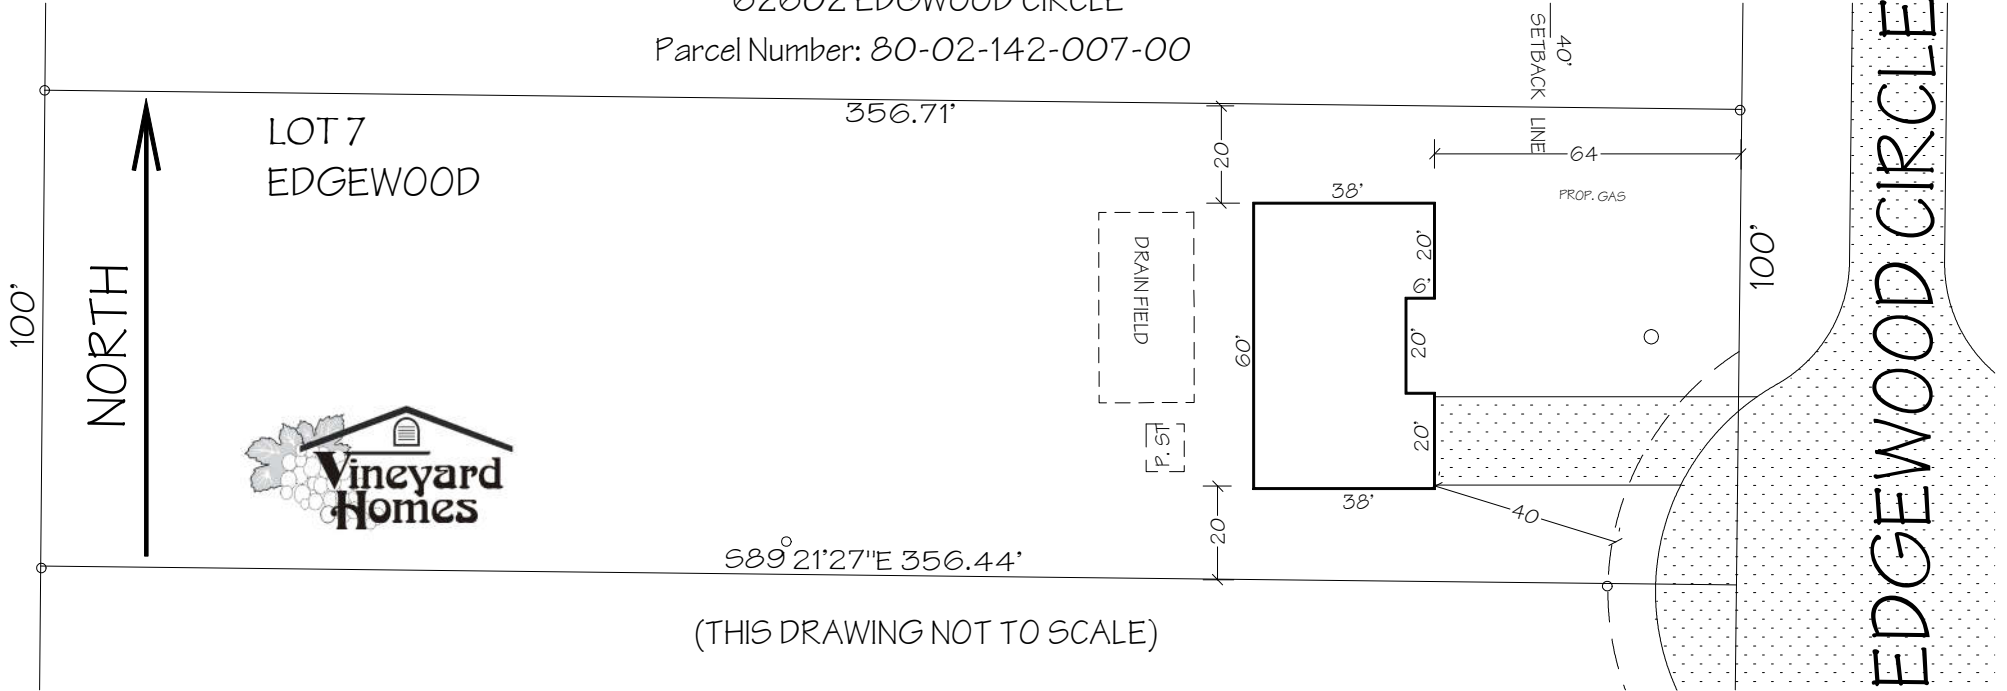

62602 EDGWOOD CIRCLE
Parcel Number: 80-02-142-007-00

LOT 7
EDGEWOOD

S89°21'27"E 356.44'

(THIS DRAWING NOT TO SCALE)

EDGEWOOD CIRCLE